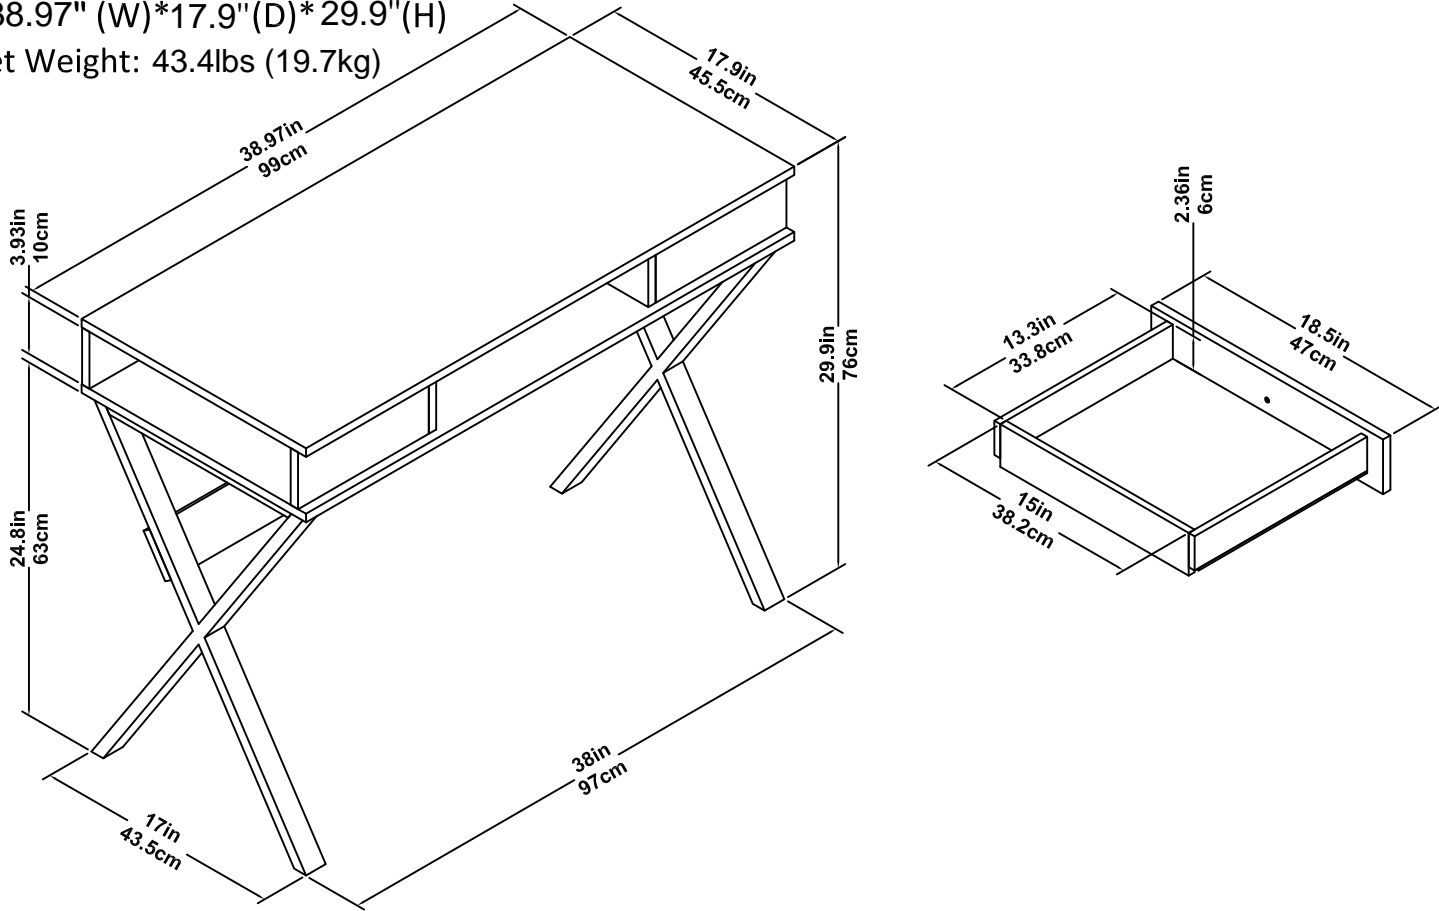

Computer Desk

Model Number: 9258096COM
9258196COM, 9258296COM
9258396COM, 9258496COM

OVERALL PRODUCT SIZE(in inches)

Desk: 38.97" (W)*17.9"(D)* 29.9"(H)

Unit Net Weight: 43.4lbs (19.7kg)

MAXIMUM WEIGHT CAPACITIES